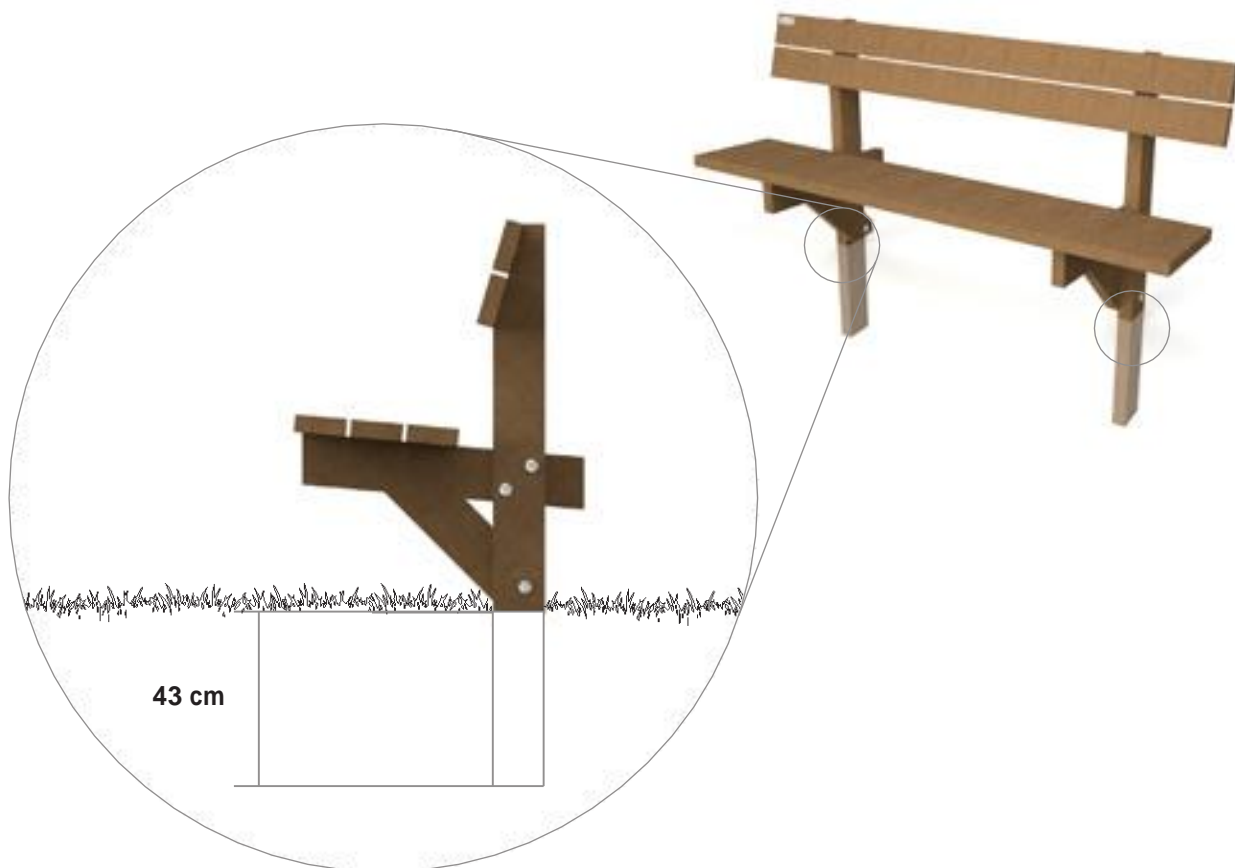

anchoring

reinforcement

Park-udstyr.dk