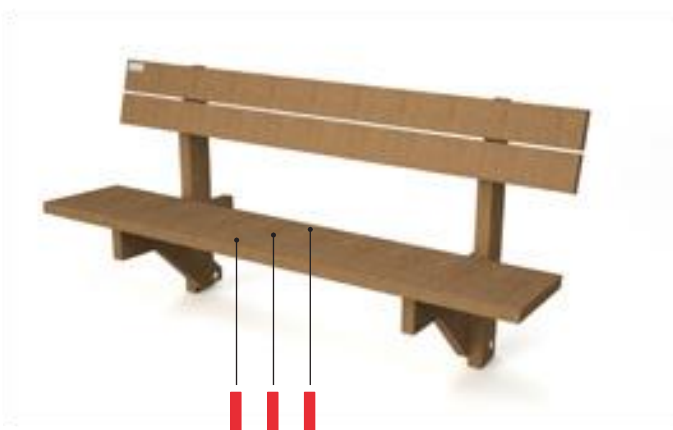

reinforcement