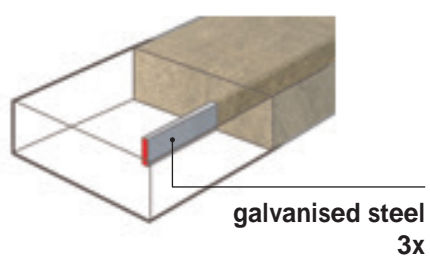

reinforcement