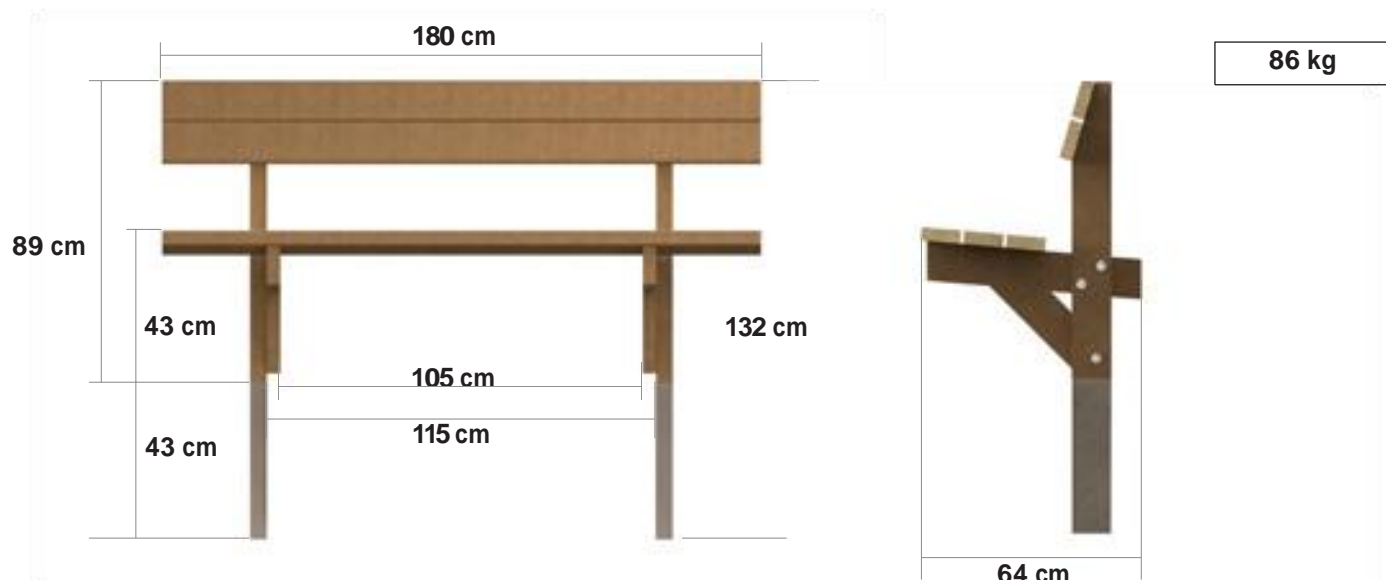

Paris

focus on function

Park-udstyr.dk

measurements

available colours

bicolour options

Boards

Legs