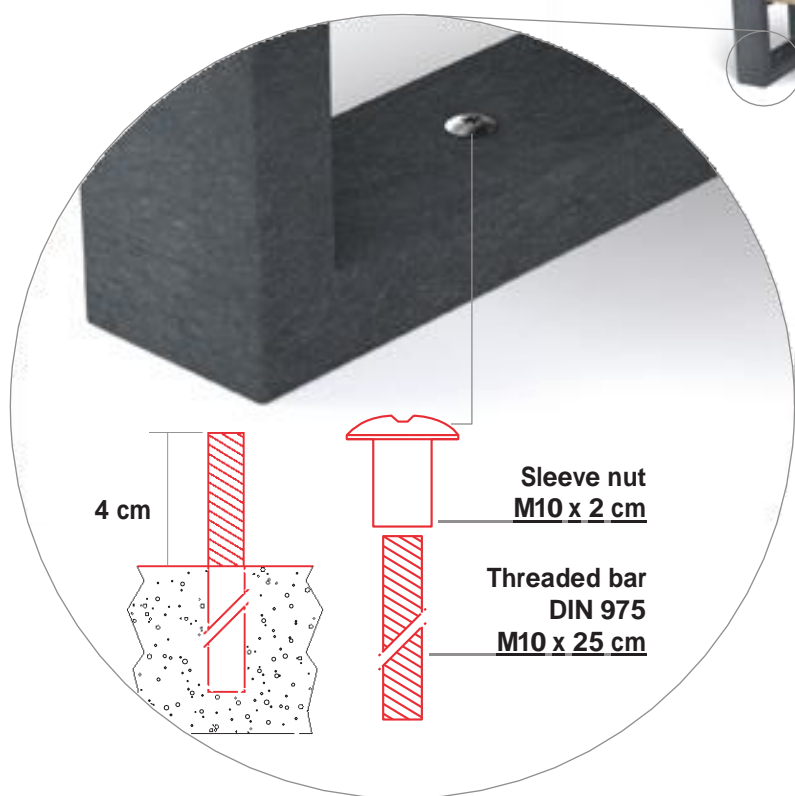

anchoring

reinforcement

Metal strip screwed underneath the 5 boards.

Park-udstyr.dk