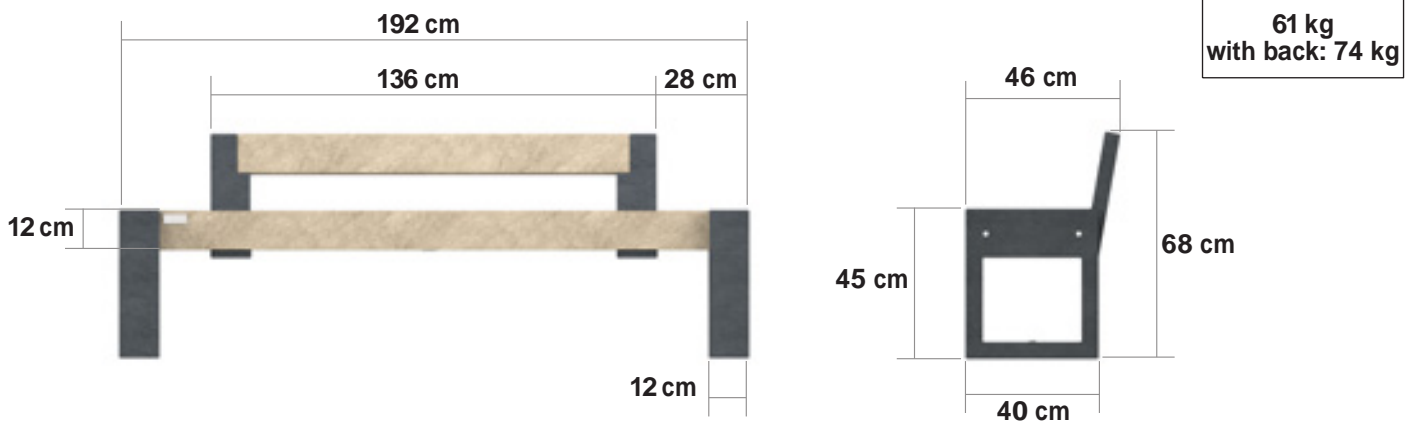

Canvas 180

with or without back

canvas 180

canvas 180 ML

measurements

available colours

Boards

- Quartz Brown
- Mineral Grey
- Sand Beige
- Ural Black

Legs

- Ural Black

main advantages

100% plastic waste

Maintenance free

Rot-proof

Natural texture

Graffiti resistant

Metal strip screwed underneath the 5 boards.

Park-udstyr.dk