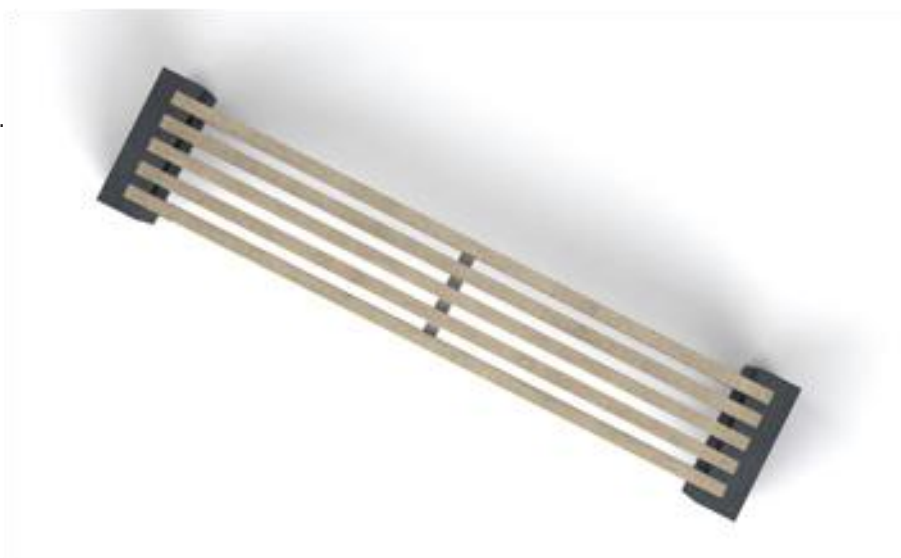

Canvas 180

with or without back

canvas 180

canvas 180 ML

measurements

available colours

Boards

- Quartz Brown
- Mineral Grey
- Sand Beige
- Ural Black

Legs

- Ural Black

main advantages

100% plastic waste

Maintenance free

Rot-proof

Natural texture

Graffiti resistant

Splinter-free

Coloured throughout

Weatherproof

Completely recyclable

nice in combination with

Park-udstyr.dk

anchoring

reinforcement

Metal strip screwed underneath the 5 boards.

Park-udstyr.dk