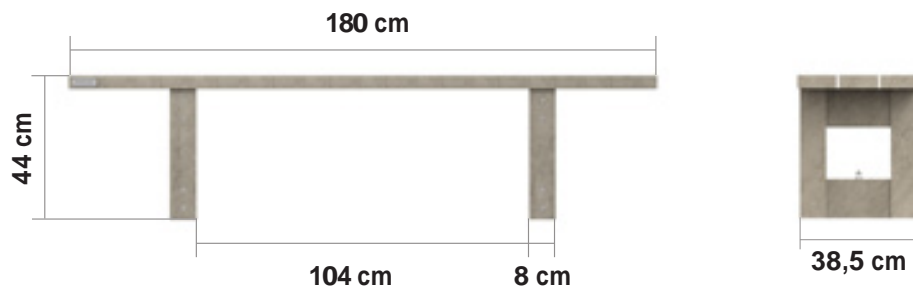

## London

Benches and table for highly  
frequented areas

london ZL

london ML

## measurements

51 kg